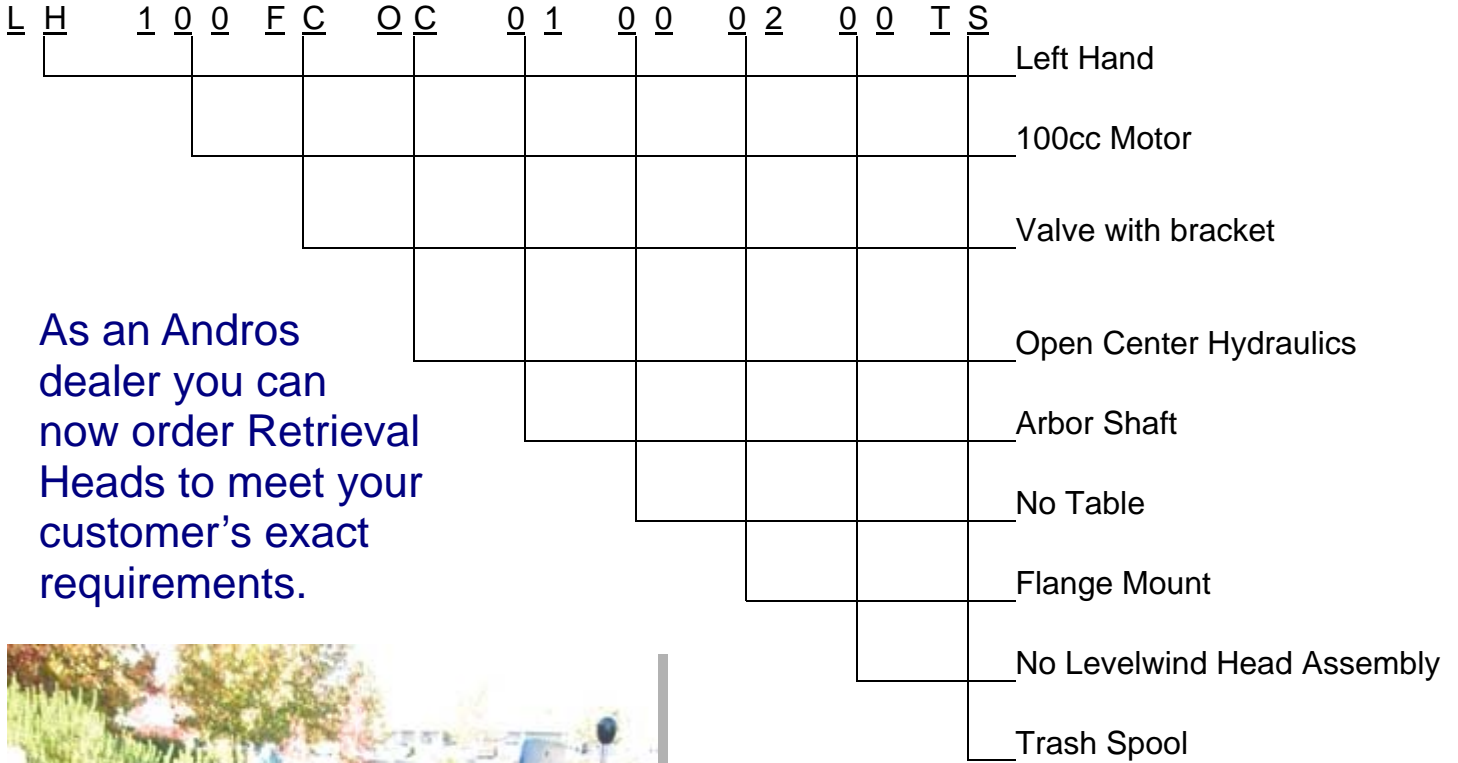

New Universal Retrieval Head for Disposal

As an Andros dealer you can now order Retrieval Heads to meet your customer's exact requirements.

The Retrieval Head shown here and described by part number above, represents a unit typical of a user who wants to retrieve tape from the field for disposal. The trash spool shown in the picture can be quickly removed when the user wants to retrieve tape onto Agri-Spools. The retrieval head can be mounted on a trailer or a toolbar and operated from the end-of-the row or over-the-row. Trash spool removes easily to accept 18-inch or 24-inch Agri-spools to retrieve for reuse.