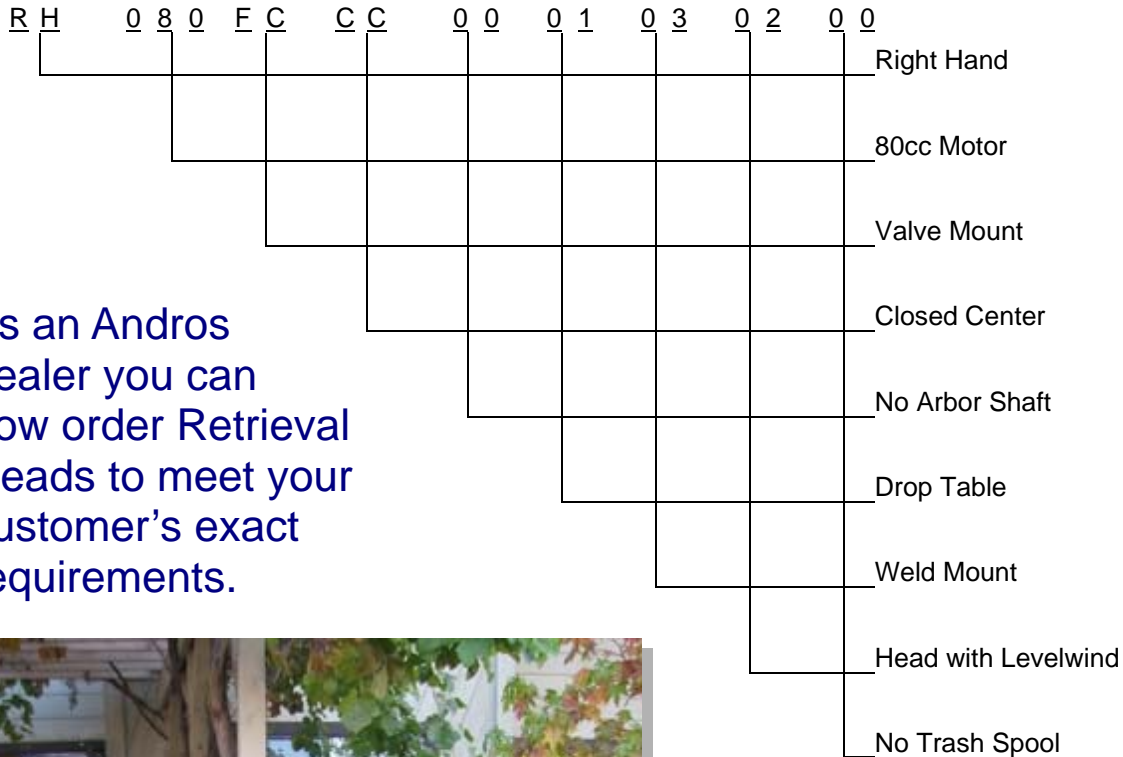

# Universal Retrieval Head

As an Andros dealer you can now order Retrieval Heads to meet your customer's exact requirements.

The Retrieval Head shown here and described by part number above, represents a unit typical of a larger user who wants to mount the retrieval head(s) on a trailer with up to 4 units operating simultaneously. The "open arbor" design with a drop table allows large 24-inch Agri-Spools to be handled with no lifting. The automatic levelwind system insures that the maximum amount of tape is uniformly wound onto the Agri-Spools retrieving the most acres with the least number of reels.